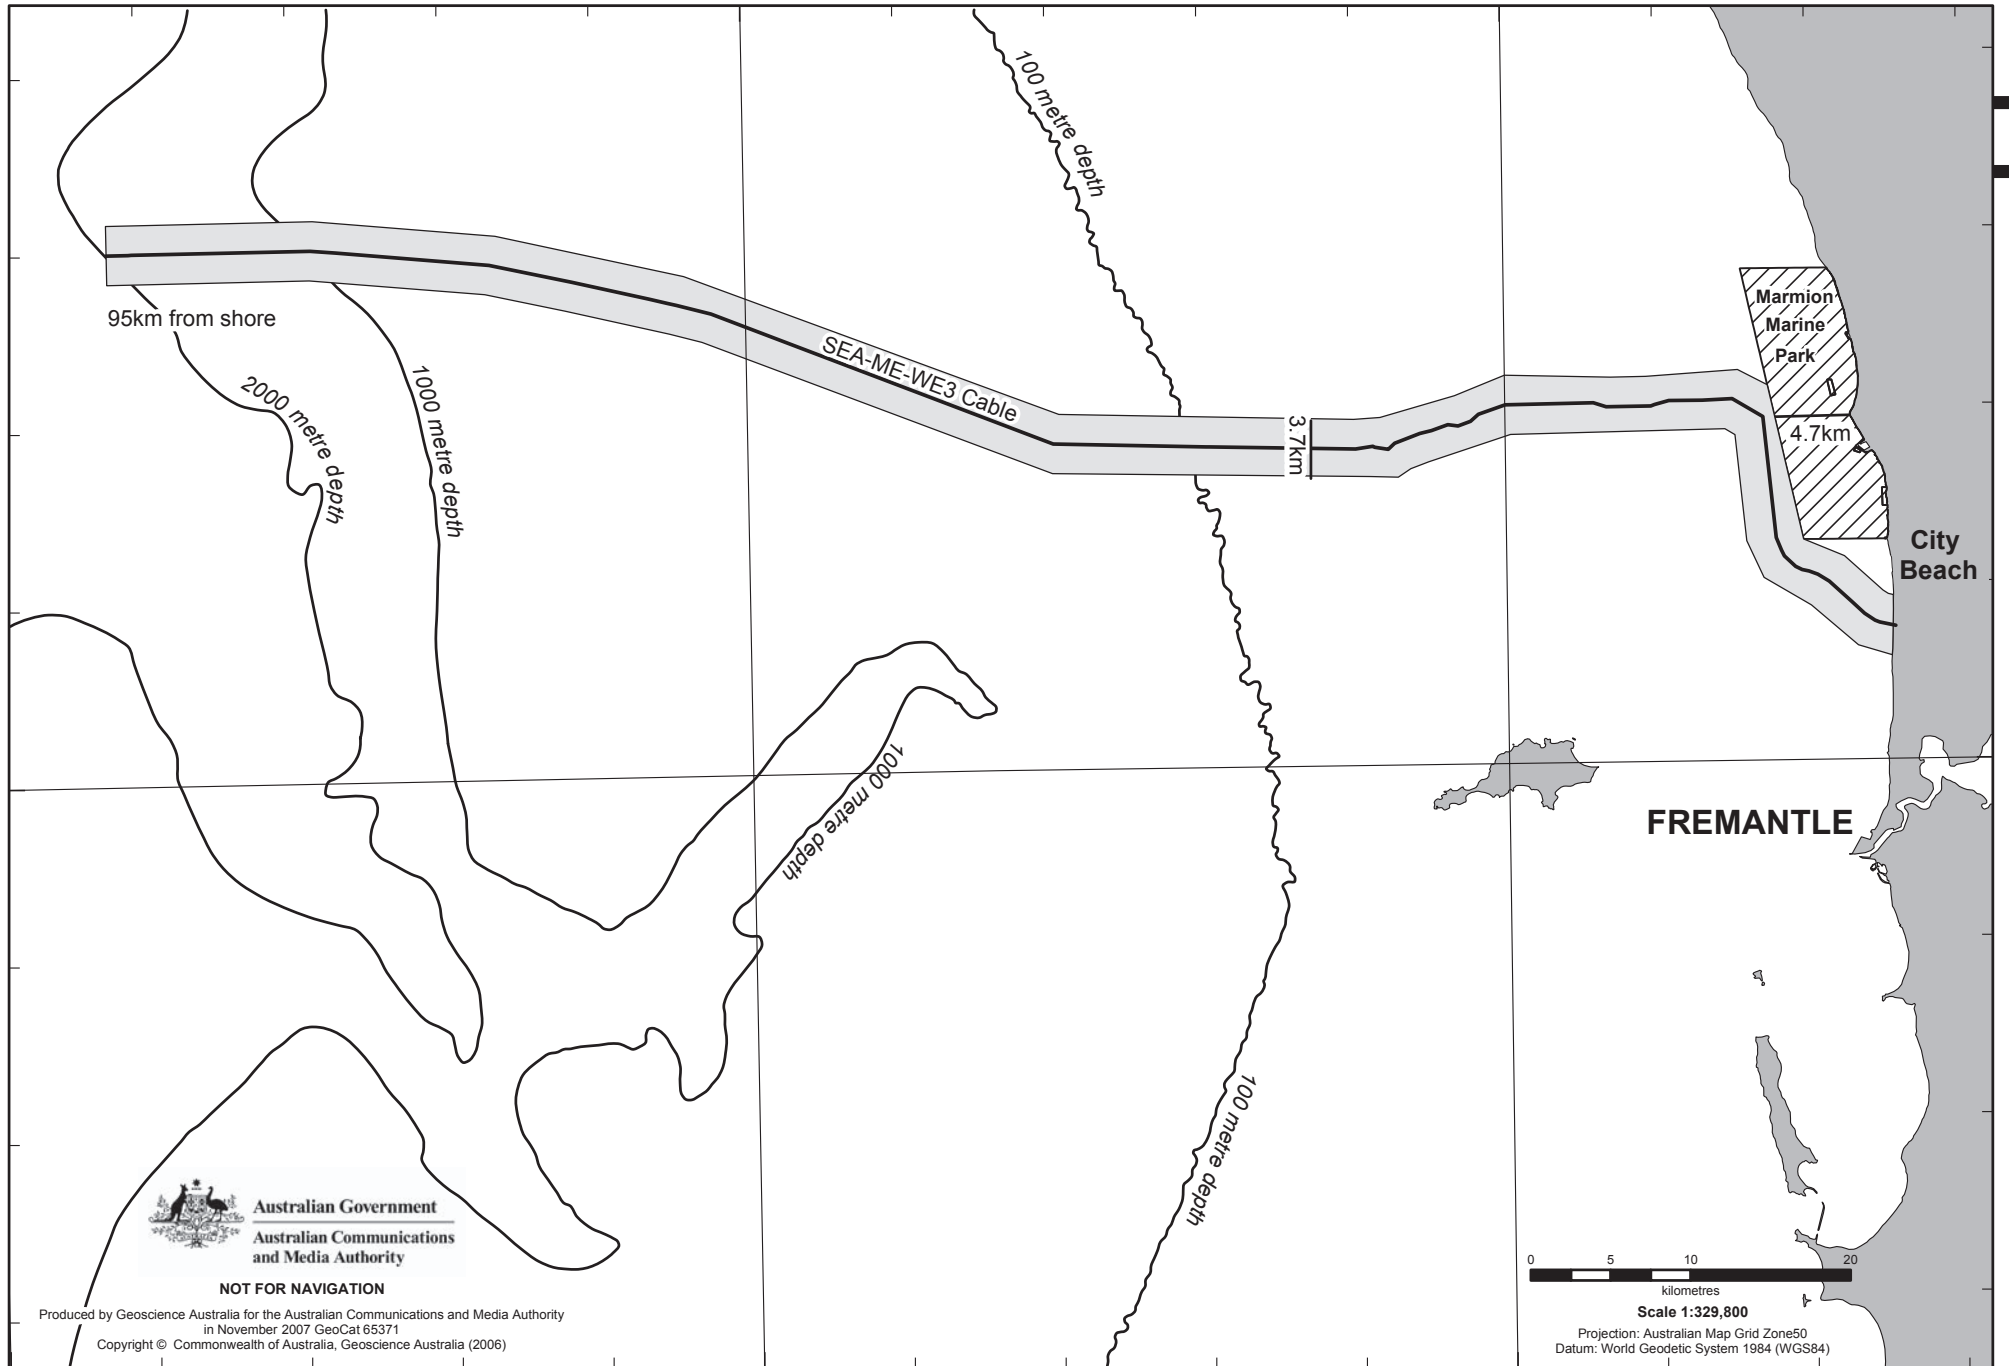

115°E

115°30'E

32°S

32°S

Australian Government  
 Australian Communications  
 and Media Authority

NOT FOR NAVIGATION

Produced by Geoscience Australia for the Australian Communications and Media Authority  
 in November 2007 GeoCat 65371  
 Copyright © Commonwealth of Australia, Geoscience Australia (2006)

Scale 1:329,800

Projection: Australian Map Grid Zone 50  
 Datum: World Geodetic System 1984 (WGS84)

114°30'E

115°E

115°30'E