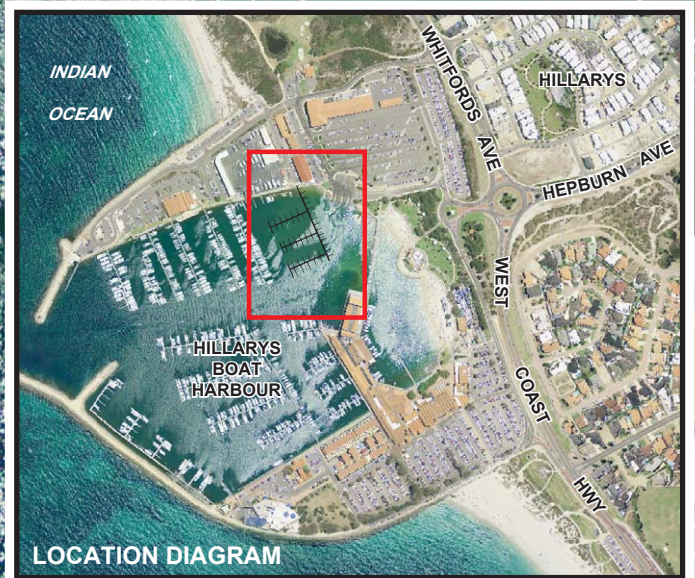

# K and L Jetty Replacement

K AND L JETTIES	
BERTH LENGTH (m)	NUMBER OF BERTHS
10	91
12	8
13	1
15	6
12 CAT	1
TOTAL	107

**NEW  
REPLACEMENT  
JETTY**

LOCATION DIAGRAM

0 Scale 50m