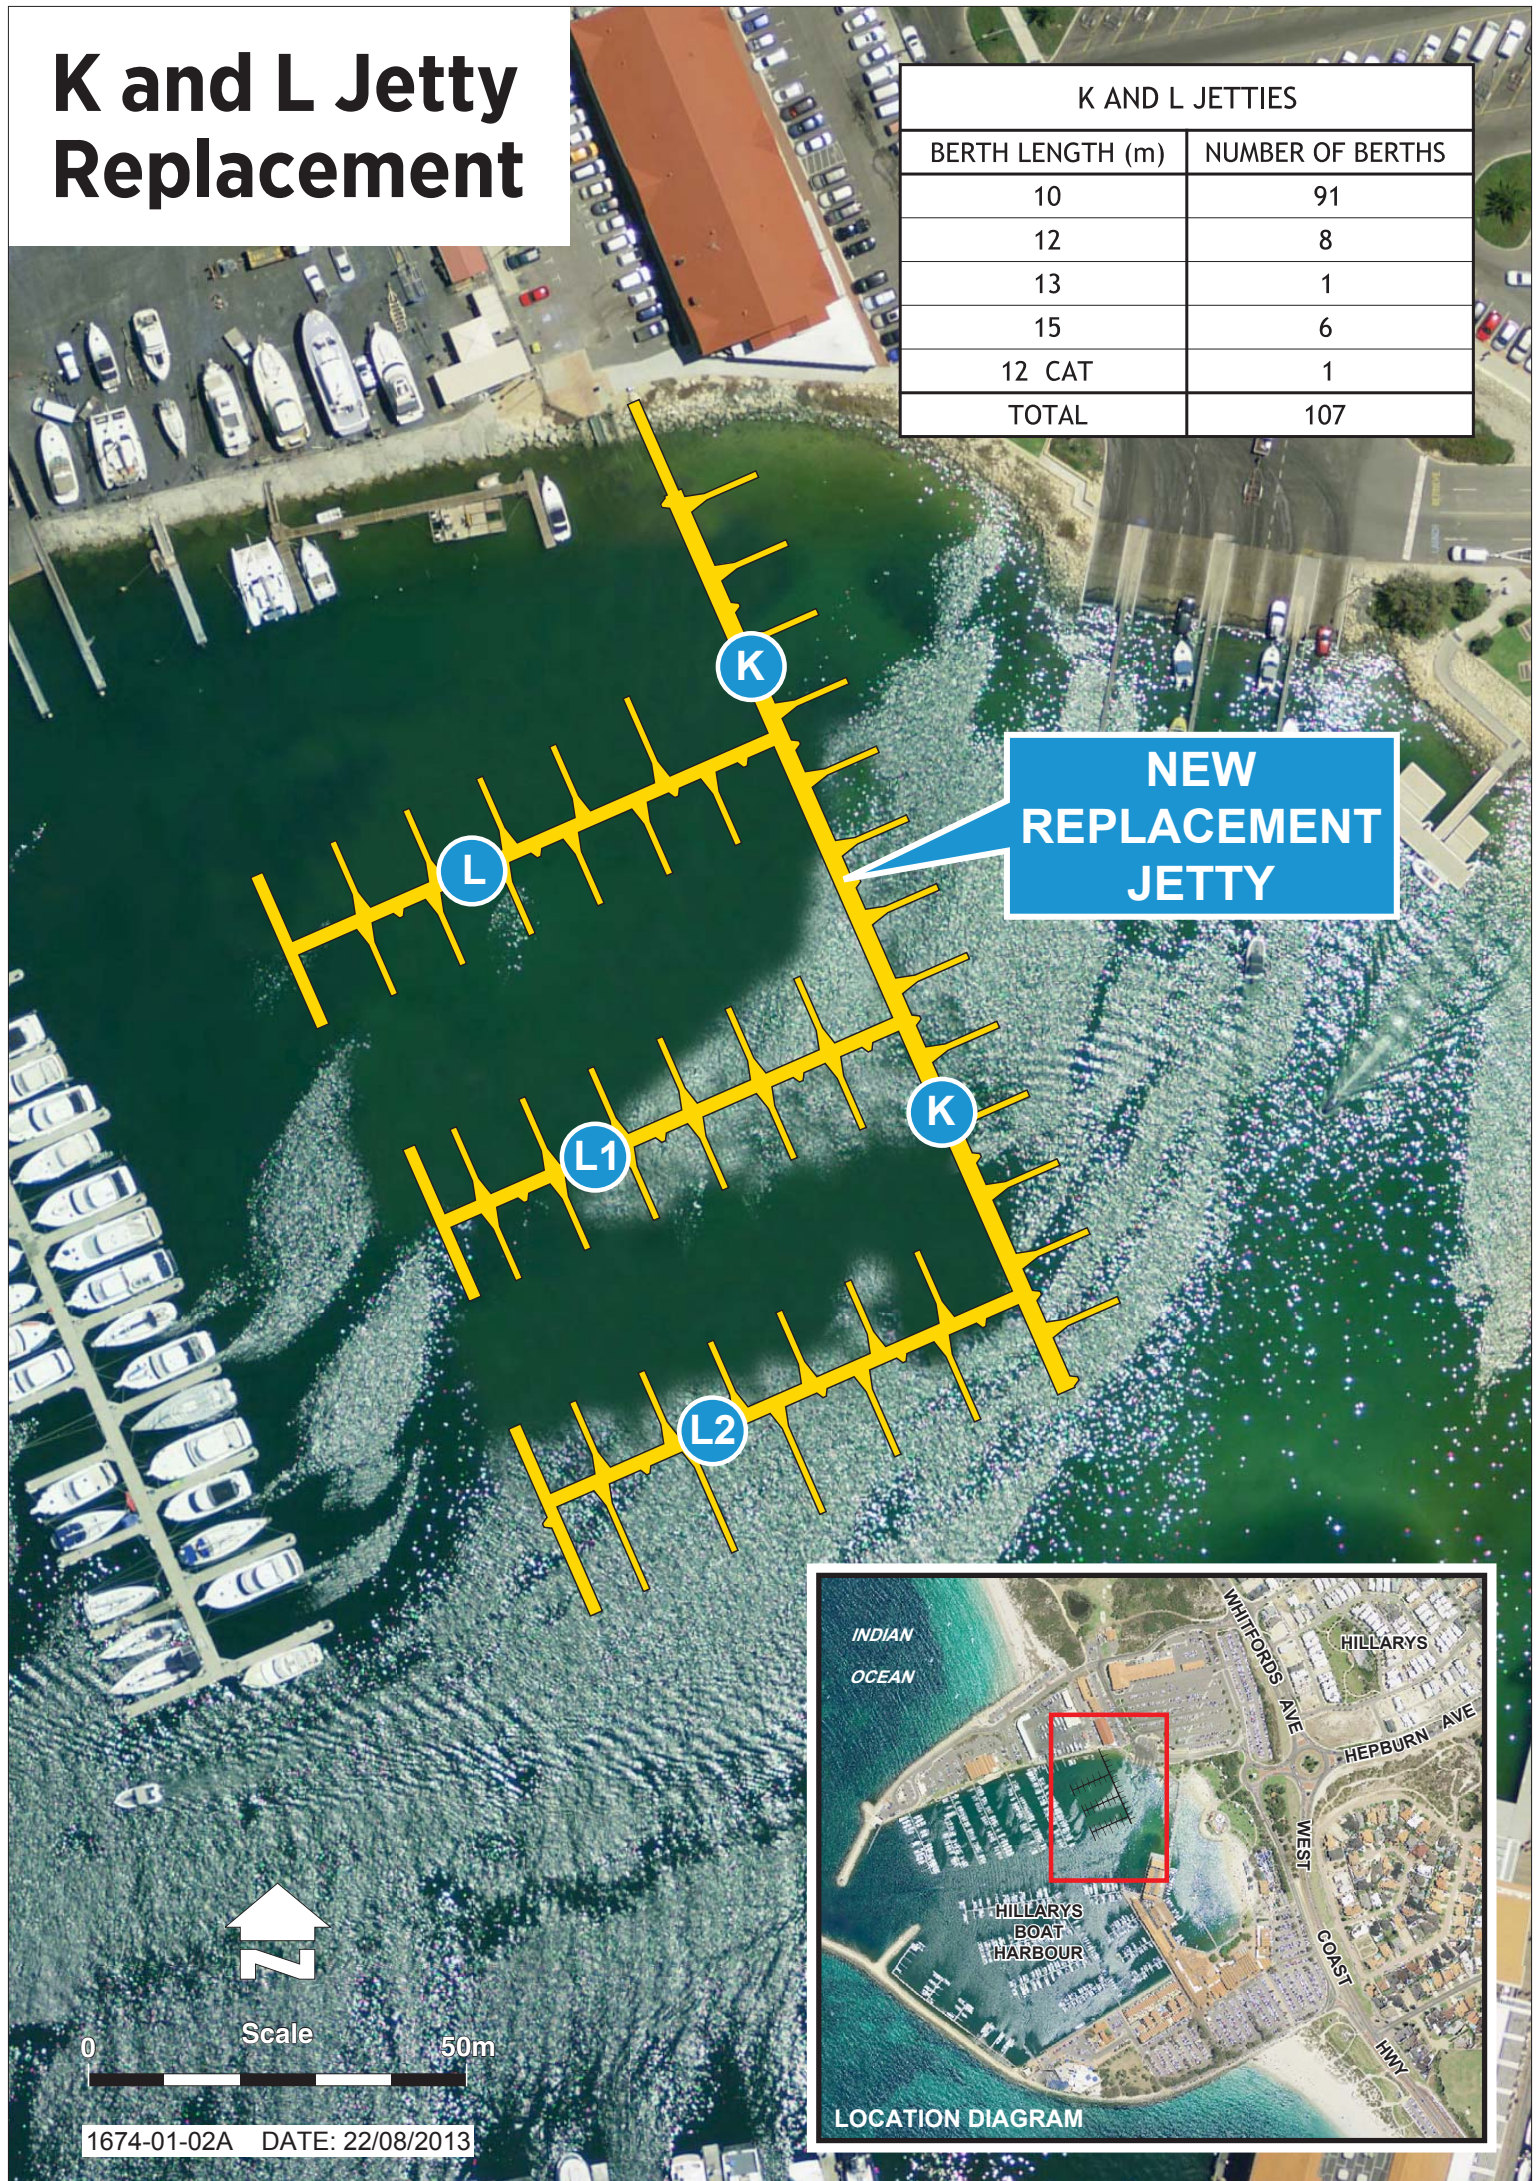

# K and L Jetty Replacement

K AND L JETTIES	
BERTH LENGTH (m)	NUMBER OF BERTHS
10	91
12	8
13	1
15	6
12 CAT	1
TOTAL	107

**NEW  
REPLACEMENT  
JETTY**

LOCATION DIAGRAM

0 Scale 50m