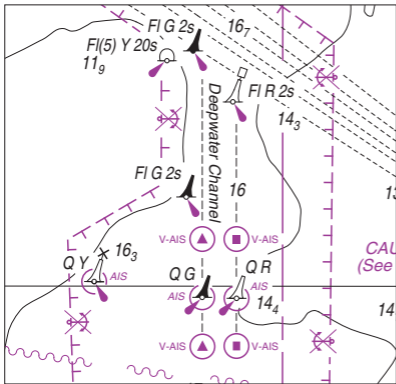

To accompany DOT Notice to Mariners WA001-44

Block for chart WA001 Edition 16 (front) (51.7mm x 50.1mm)
When printing, ensure Page Scaling is set to None

AUTOMATIC IDENTIFICATION SYSTEM (AIS) MARKS

Automatic Identification System transmitter.

Automatic Identification System transmitter on buoy and beacon (examples).

Virtual aid to navigation (example). The topmark indicates the navigational purpose.

FURTHER INFORMATION

Refer to the Australian Maritime Safety Authority website
<http://www.amsa.gov.au/navigation/services/ais/>