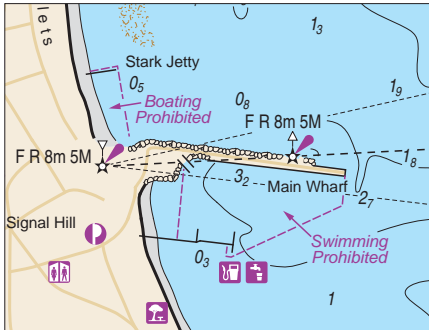

To accompany DOT Notice to Mariners WA412-1

Block for chart WA412 edition 6 (back) (56.3mm x 43.4mm)
When printing, ensure Page Scaling is set to None