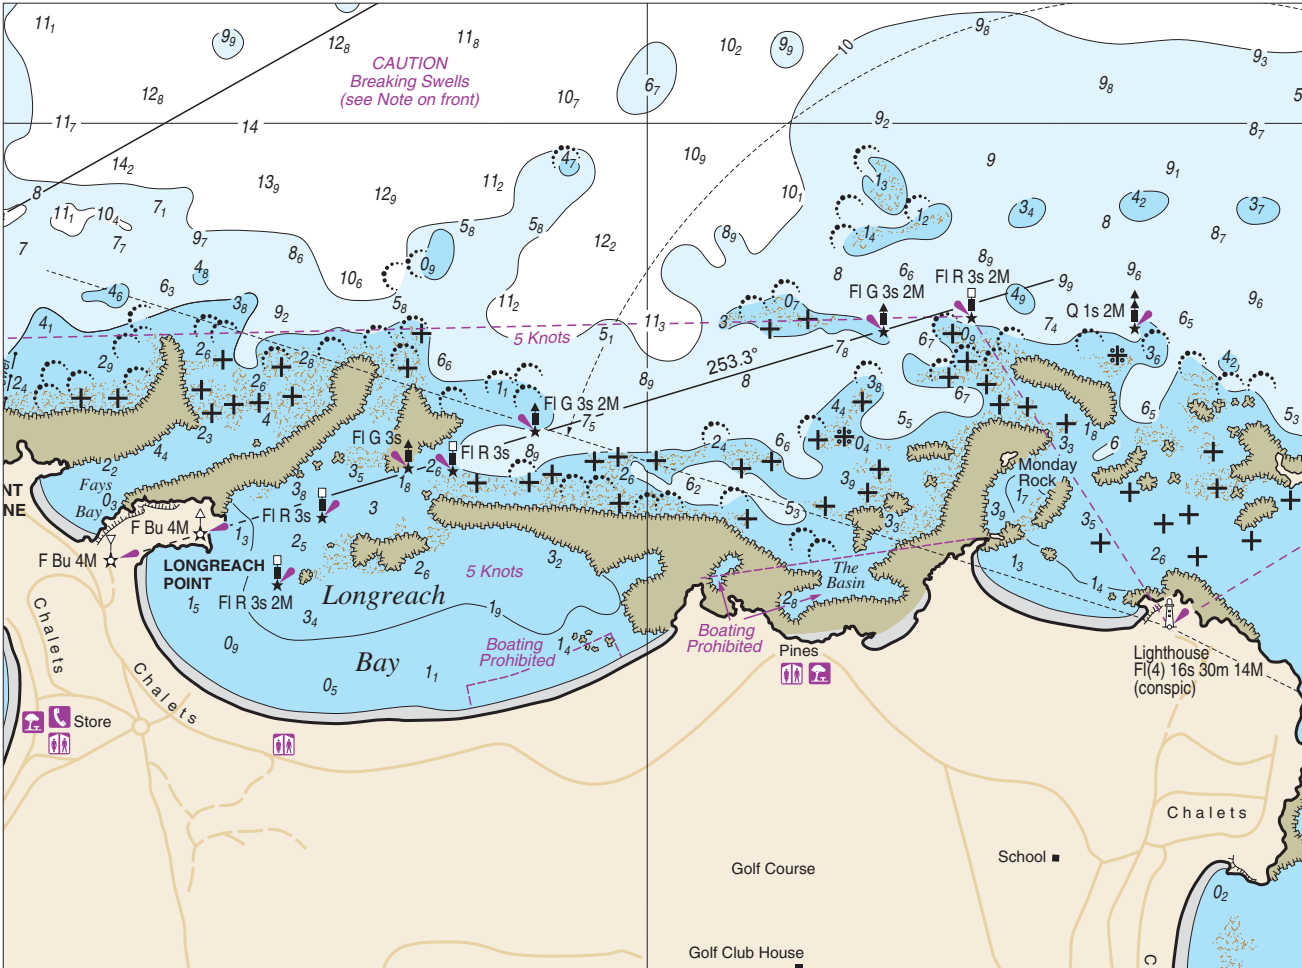

Block for chart WA412 edition 6 (front)

(78.4mm x 61.3mm)

When printing, ensure Page Scaling is set to None

Block for chart WA412 edition 6 (reverse)
When printing, ensure Page Scaling is set to None

(167.6mm x 128.2mm)

Block for chart WA412 edition 6 (reverse)
When printing, ensure Page Scaling is set to None

(171.9mm x 128.2mm)