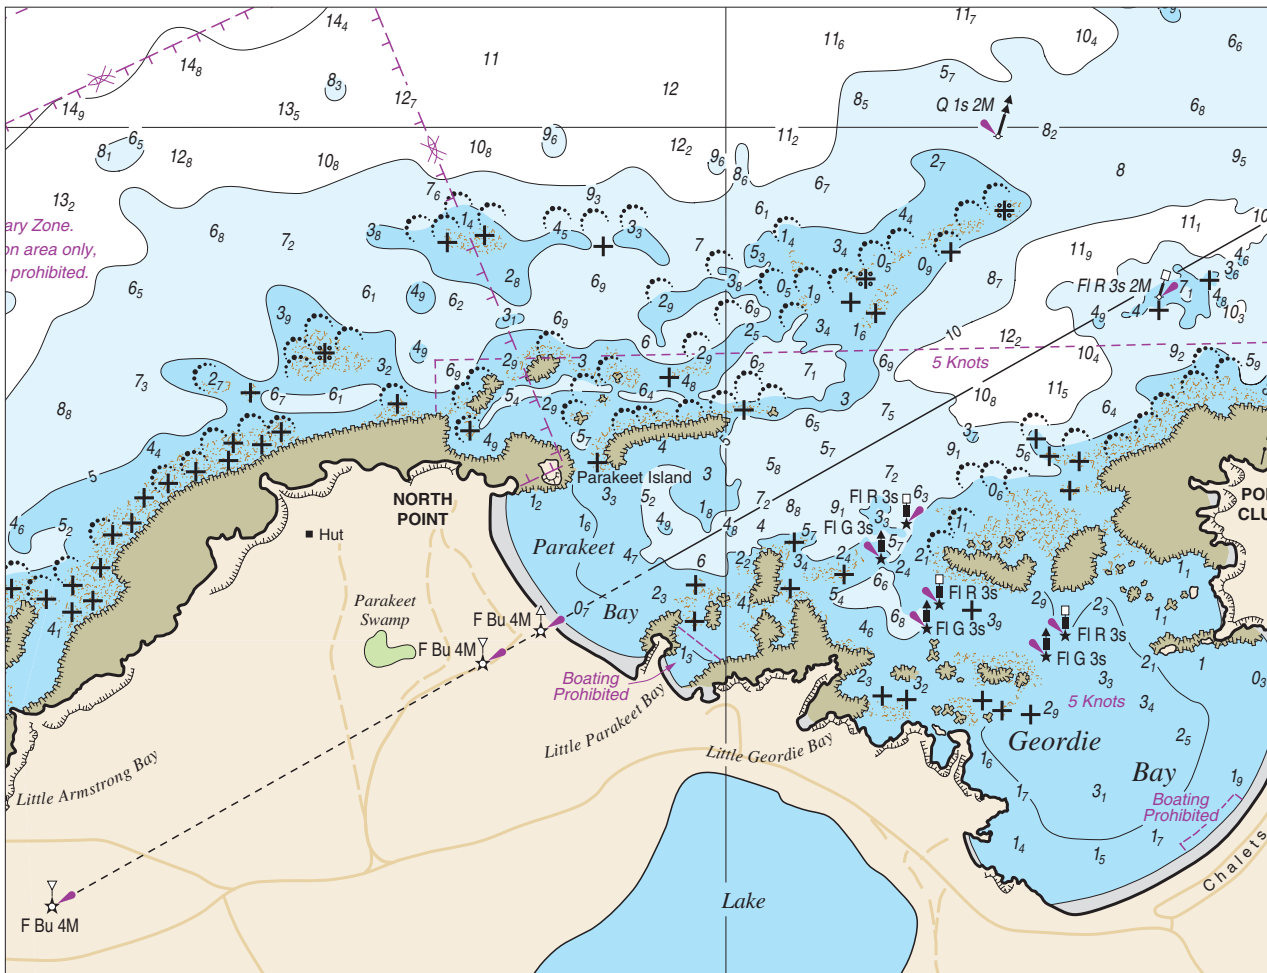

Block for chart WA412 edition 6 (front)

(78.4mm x 61.3mm)

When printing, ensure Page Scaling is set to None

Block for chart WA412 edition 6 (reverse)
When printing, ensure Page Scaling is set to None

(167.6mm x 128.2mm)

Block for chart WA412 edition 6 (reverse)
When printing, ensure Page Scaling is set to None

(171.9mm x 128.2mm)