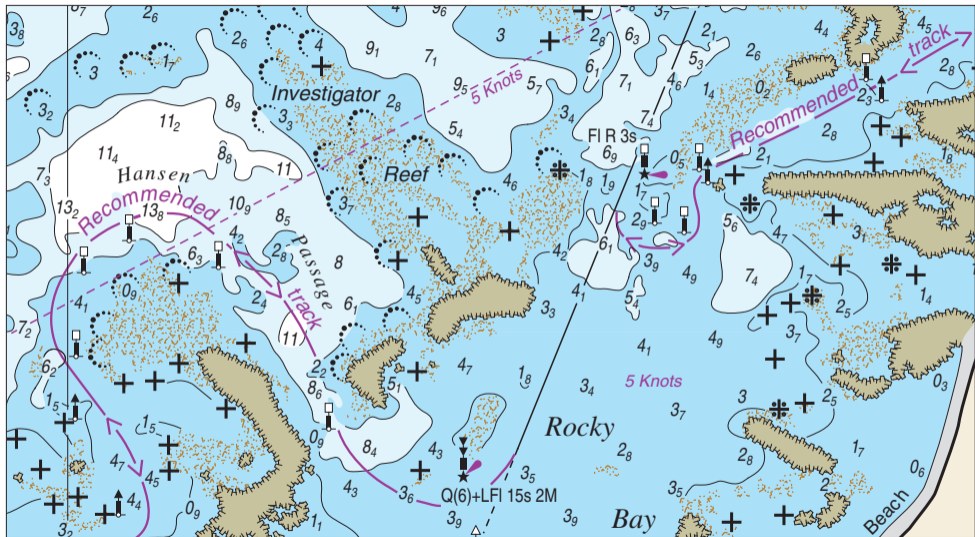

To accompany DOT Notice to Mariners WA412-11

Block for chart WA412 edition 6  
When printing, ensure Page Scaling is set to None

(128.2mm x 70.3mm)