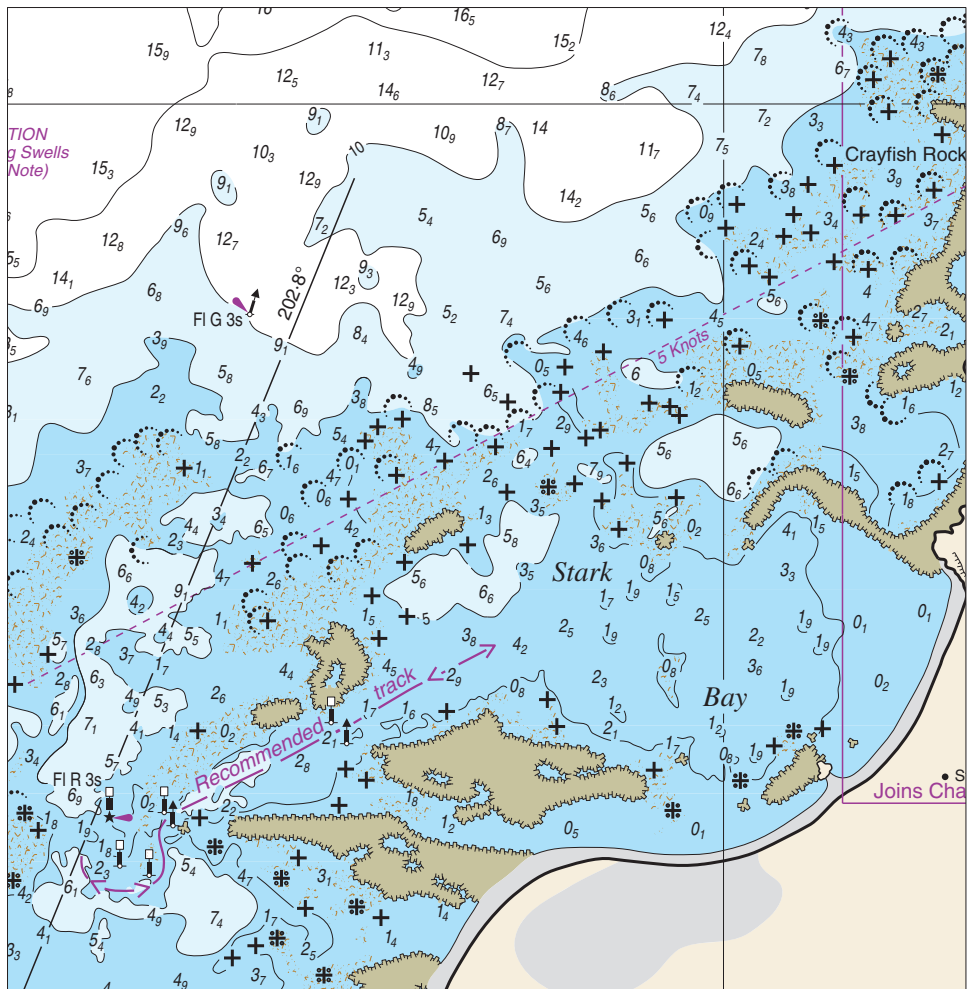

To accompany DOT Notice to Mariners WA412-13

Block for chart WA412 edition 6  
When printing, ensure Page Scaling is set to None

(126.7mm x 130.0mm)