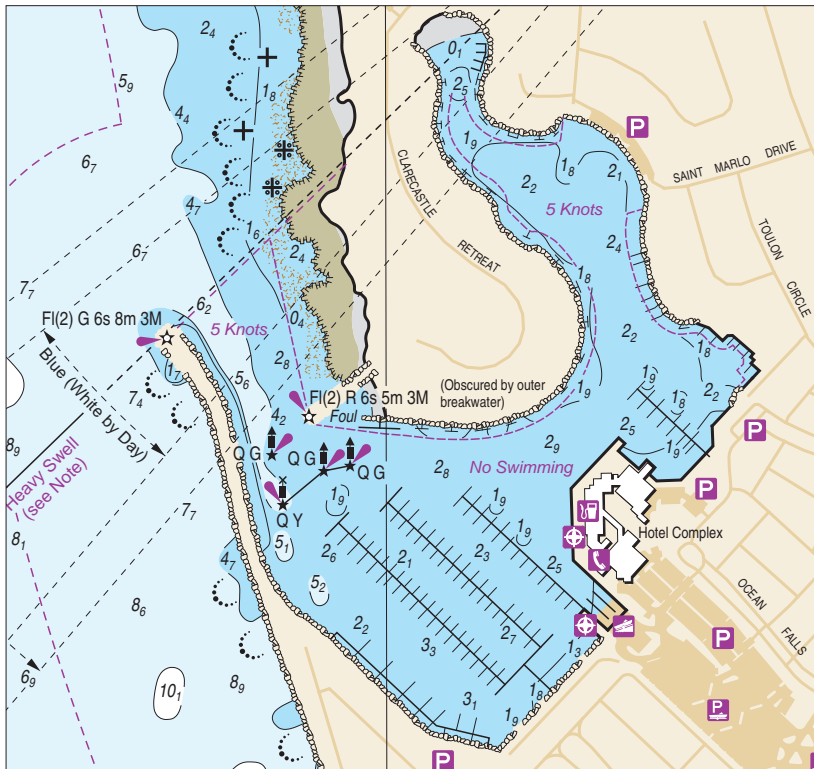

To accompany DOT Notice to Mariners WA986-3

Block for chart WA986 edition 5
When printing, ensure Page Scaling is set to None

(107.1mm x 101.3mm)