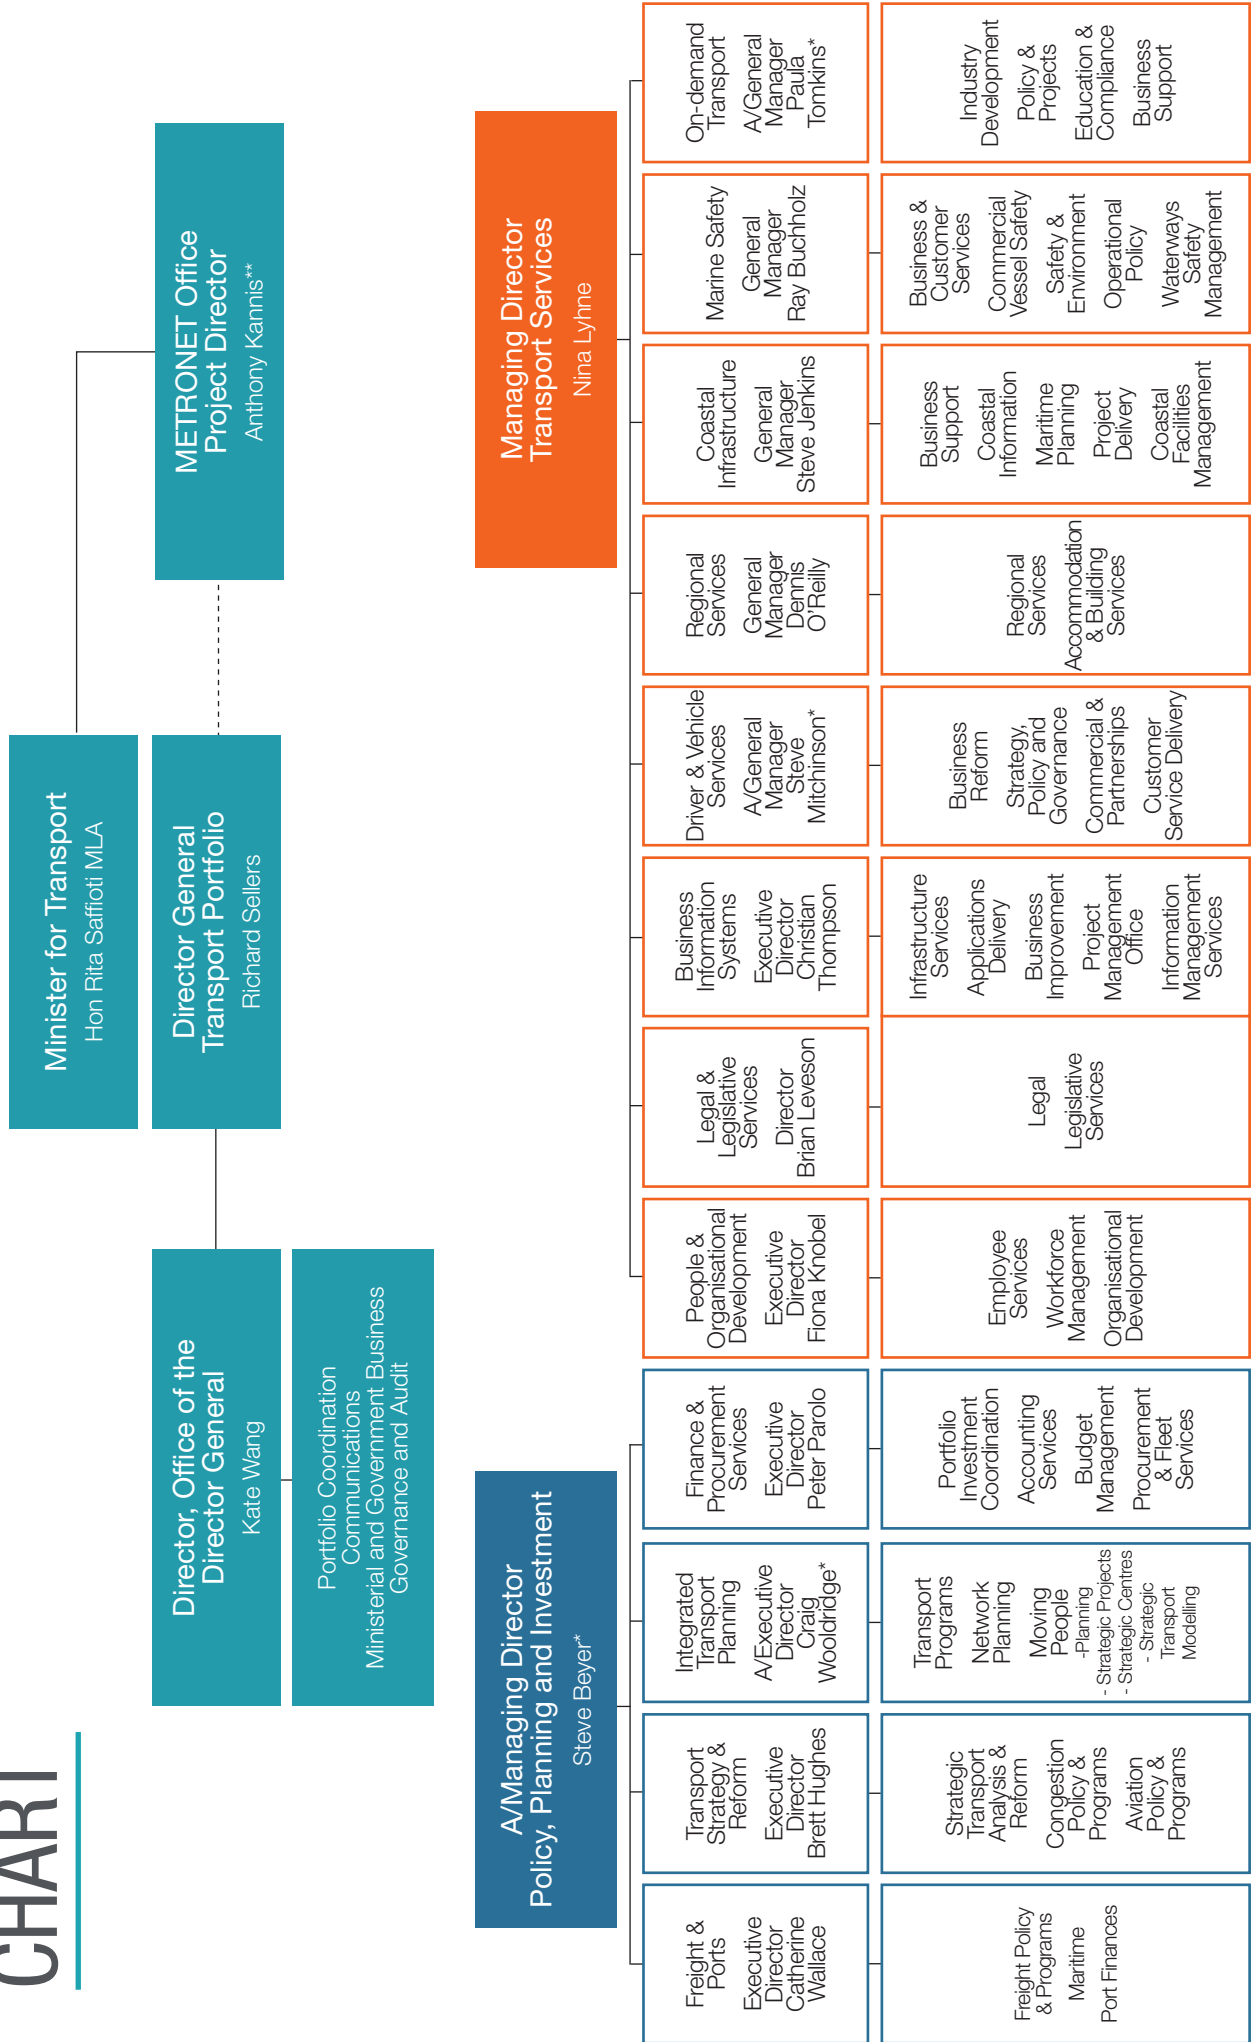

DEPARTMENT OF TRANSPORT ORGANISATIONAL CHART

*Denotes Acting in the position | ** The METRONET Office is administered by DoT and headed by the Project Director who reports to the Minister.