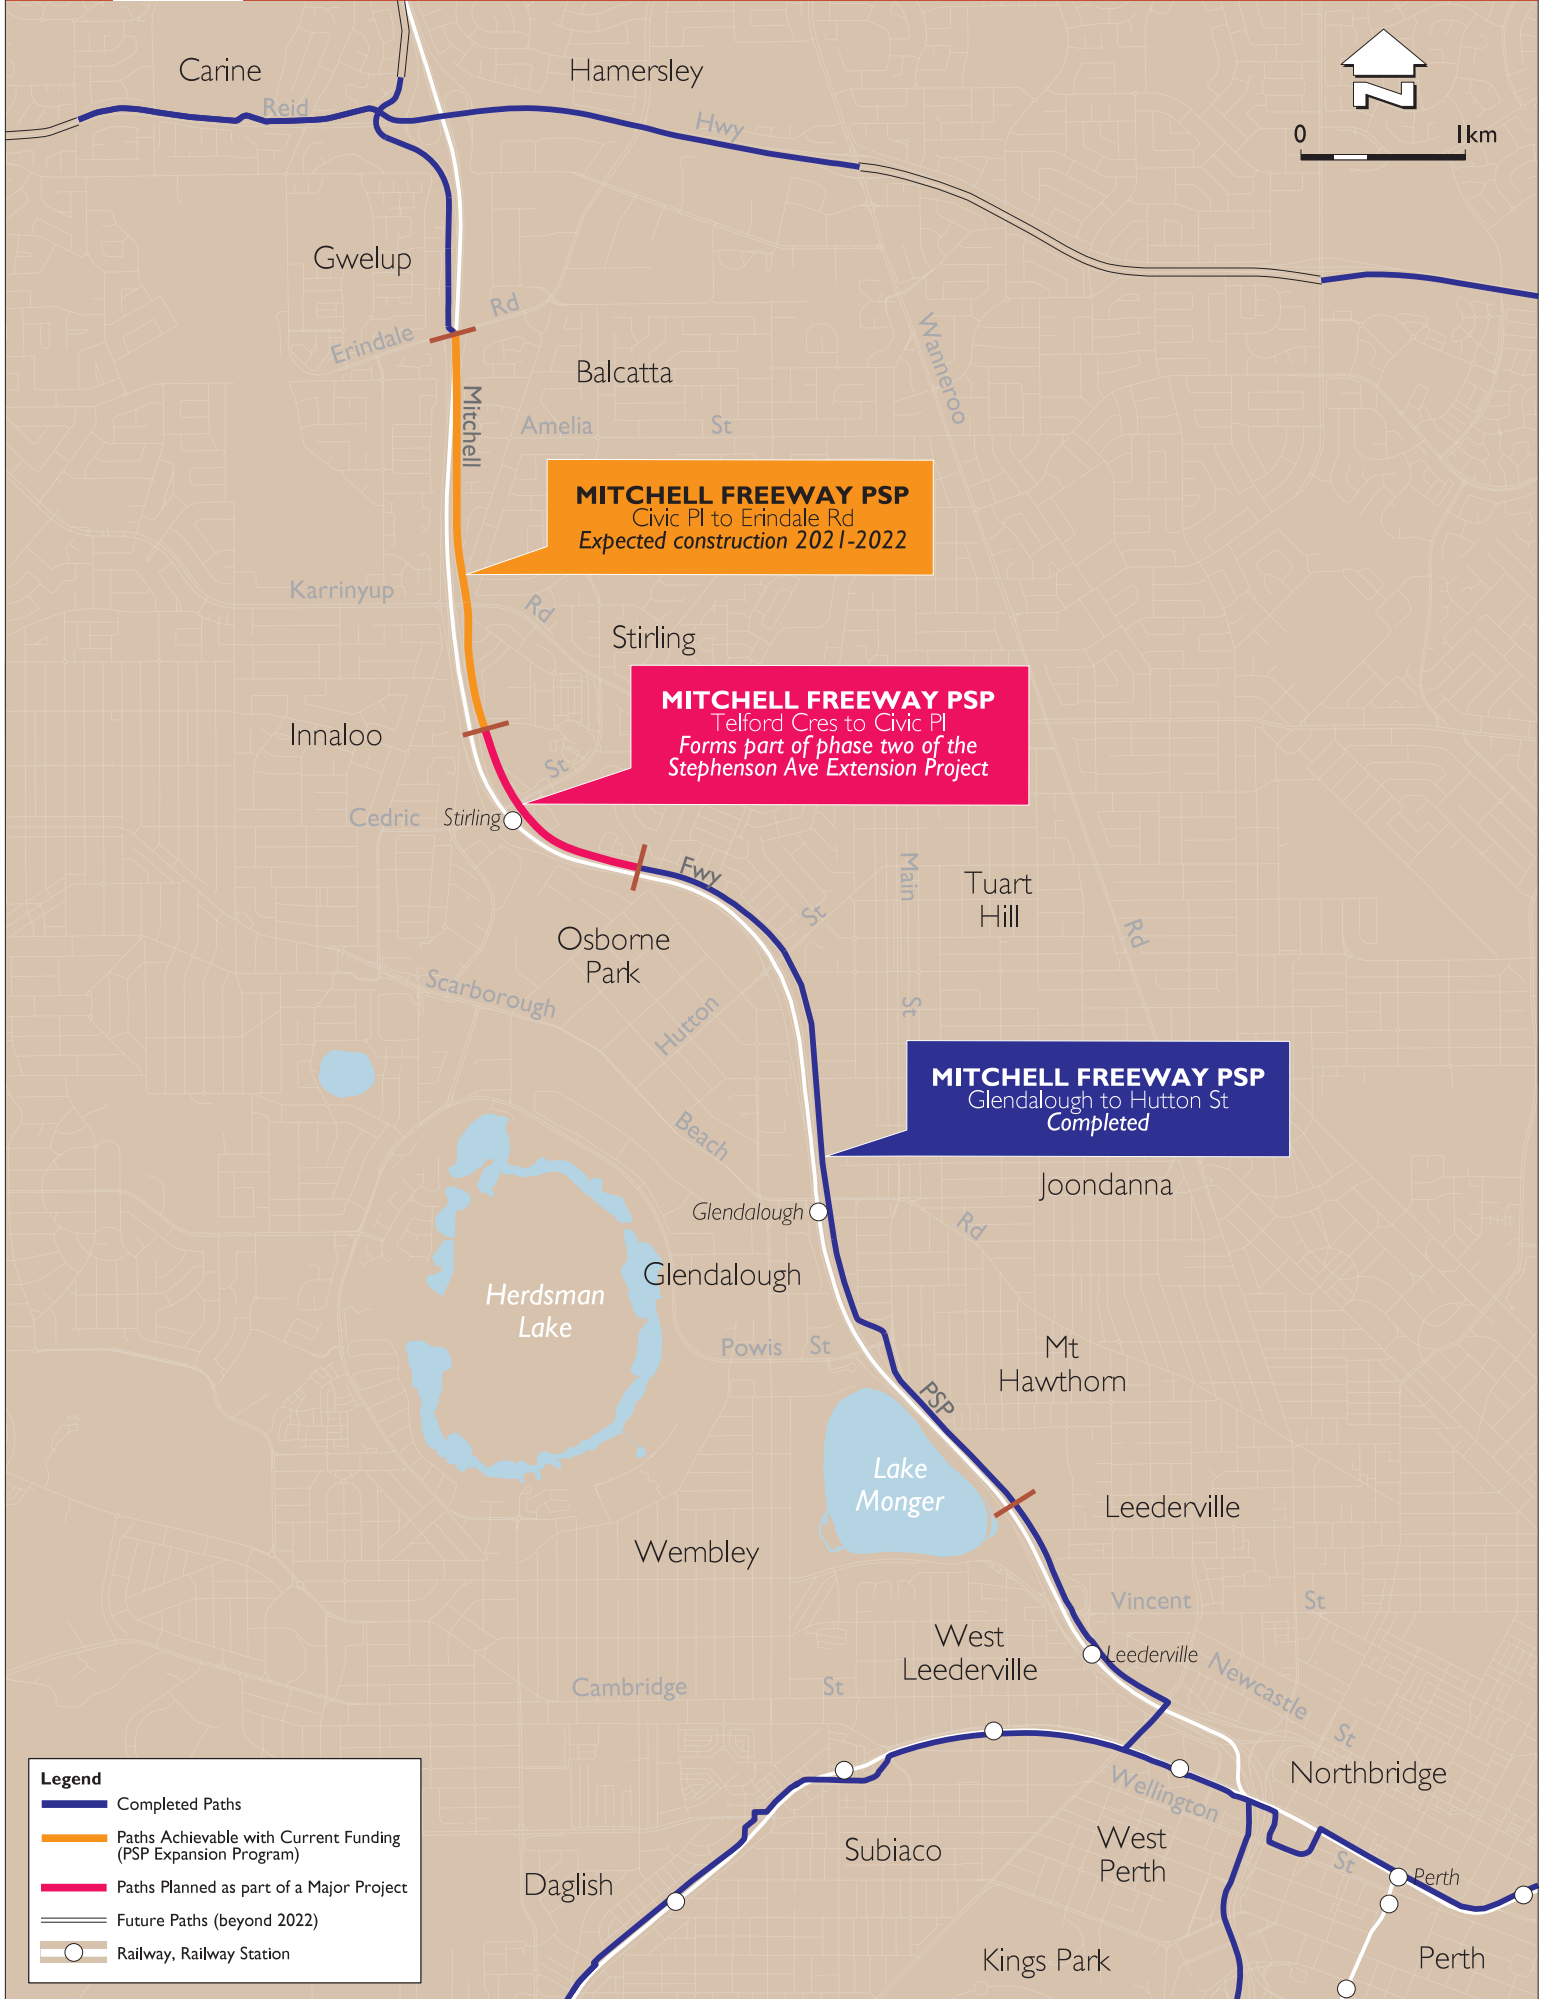

MITCHELL FREEWAY PSP

Completed and Current Projects

MITCHELL FREEWAY PSP
Civic Pl to Erindale Rd
Expected construction 2021-2022

MITCHELL FREEWAY PSP
Telford Cres to Civic Pl
Forms part of phase two of the
Stephenson Ave Extension Project

MITCHELL FREEWAY PSP
Glendalough to Hutton St
Completed

Legend

- Completed Paths
- Paths Achievable with Current Funding (PSP Expansion Program)
- Paths Planned as part of a Major Project
- Future Paths (beyond 2022)
- Railway, Railway Station