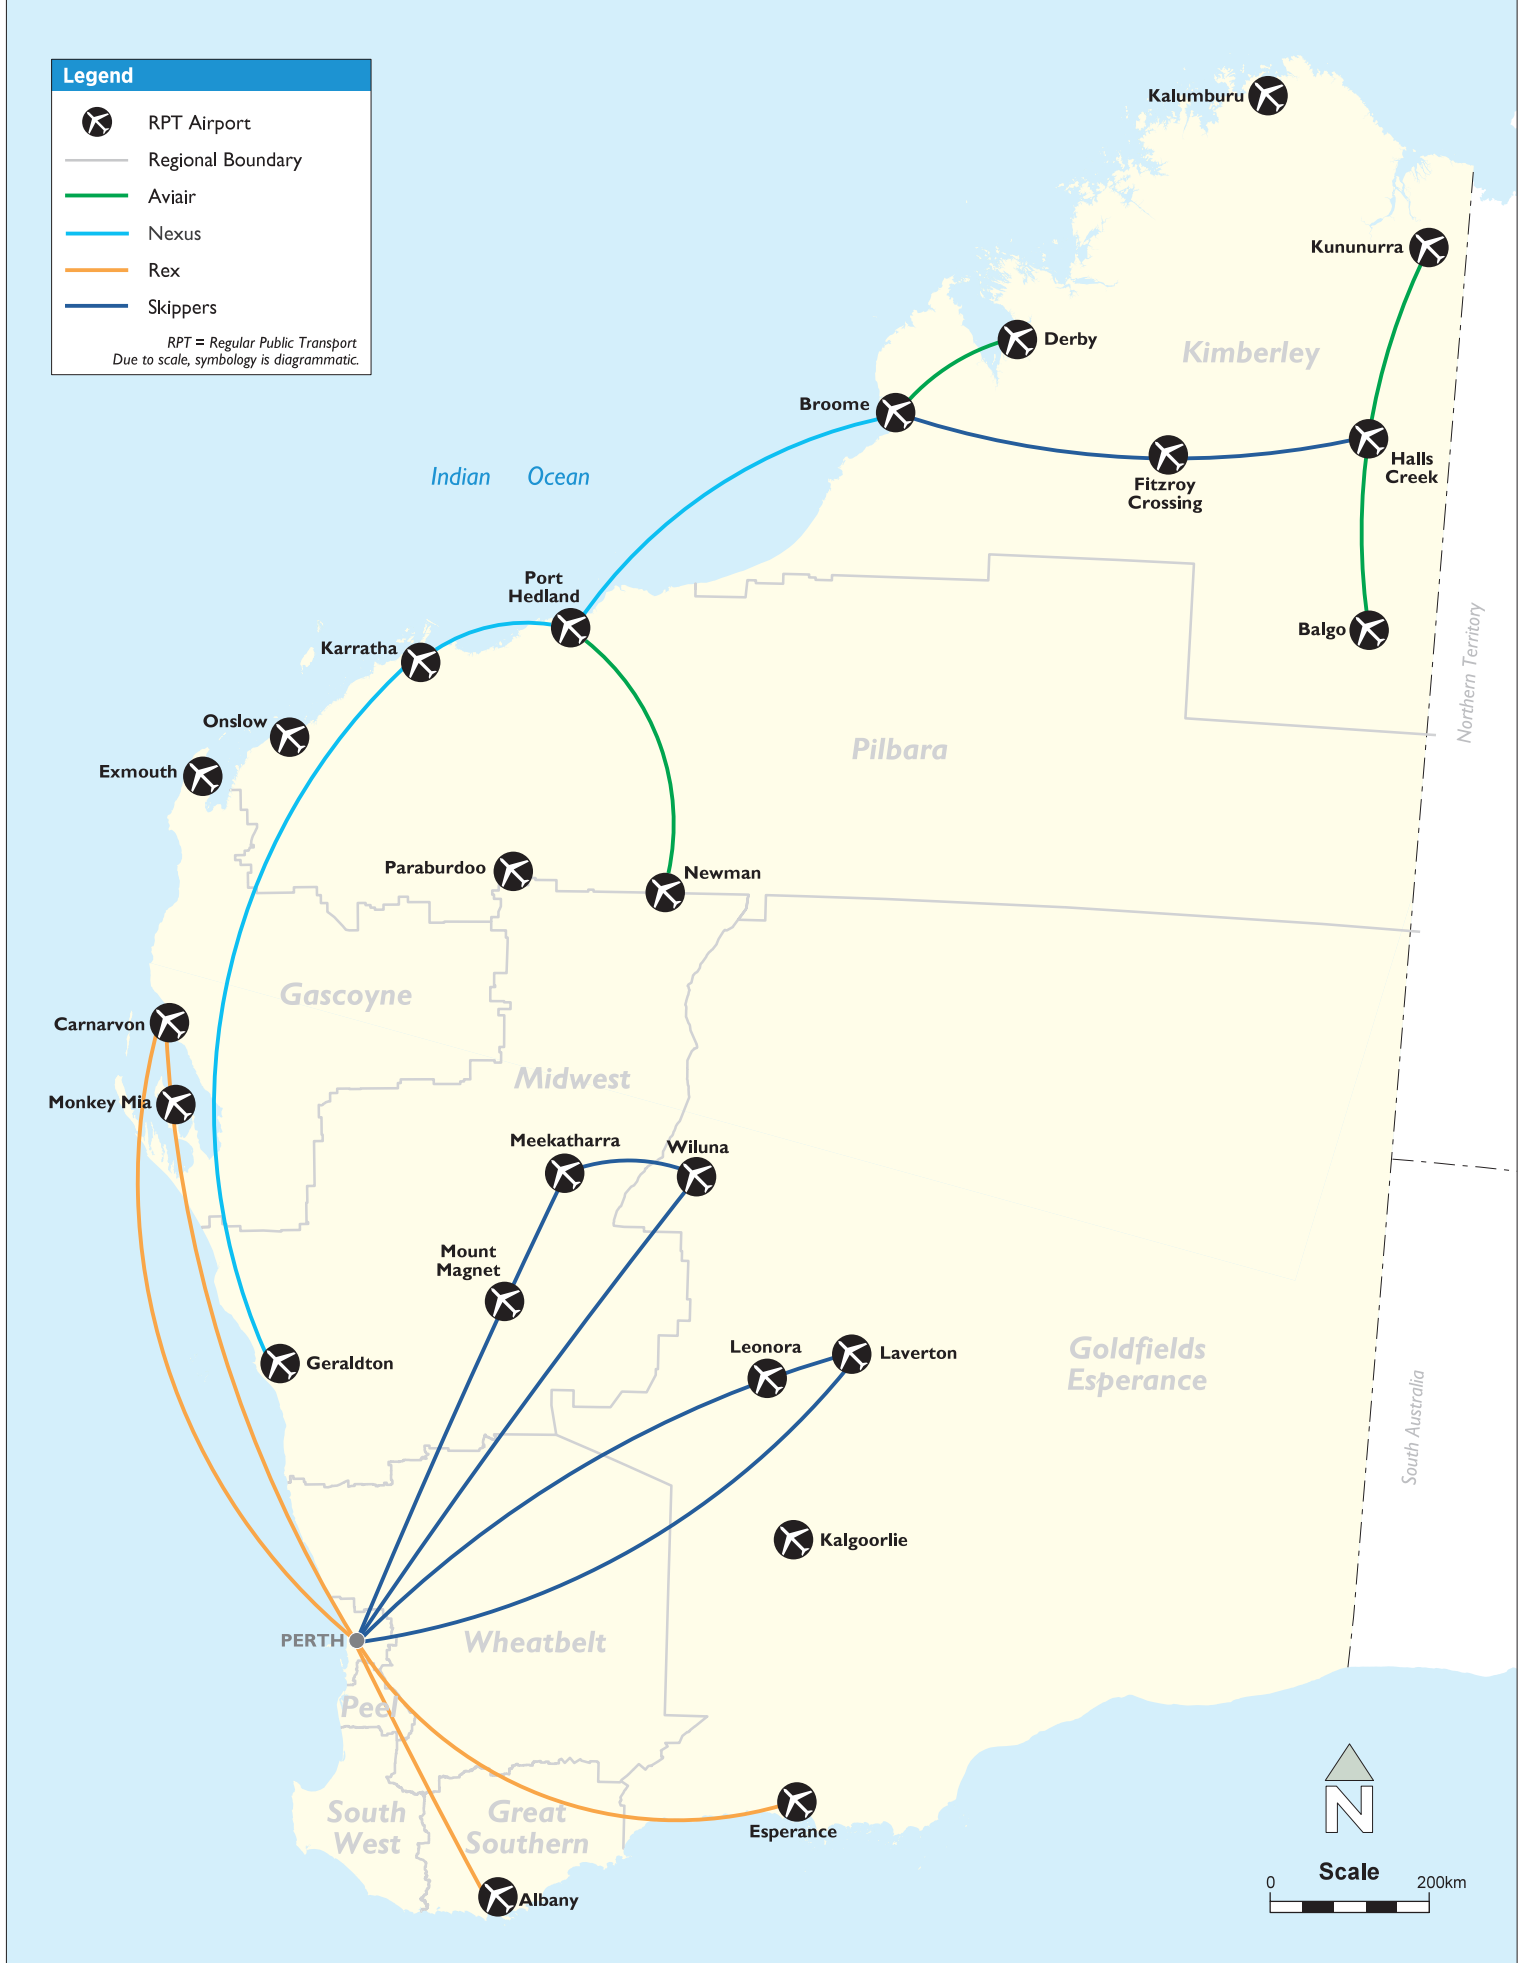

# Regional Air Services

## Fully Regulated RPT Air Routes

**Legend**

- RPT Airport
- Regional Boundary
- Aviair
- Nexus
- Rex
- Skippers

RPT = Regular Public Transport  
Due to scale, symbology is diagrammatic.

**Scale**

0 200km