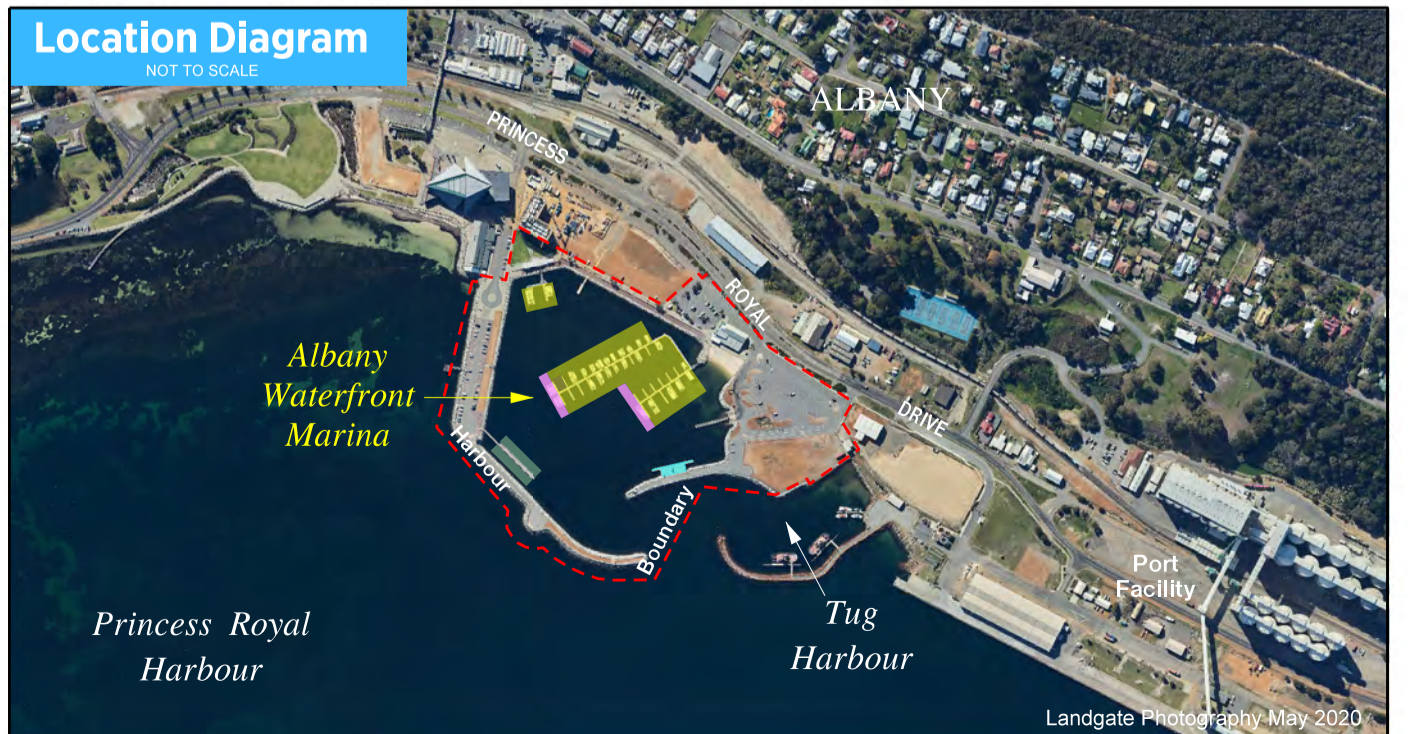

### Legend

- Floating pen with walkway
- Floating alongside berth
- Fixed alongside berth
- Service jetty or wharf
- B Jetty identifier
- 20 ← 1 Pen numbers
- Pen size

Drawing 1062-67-02-D

### Location Diagram

NOT TO SCALE

Landgate Photography May 2020