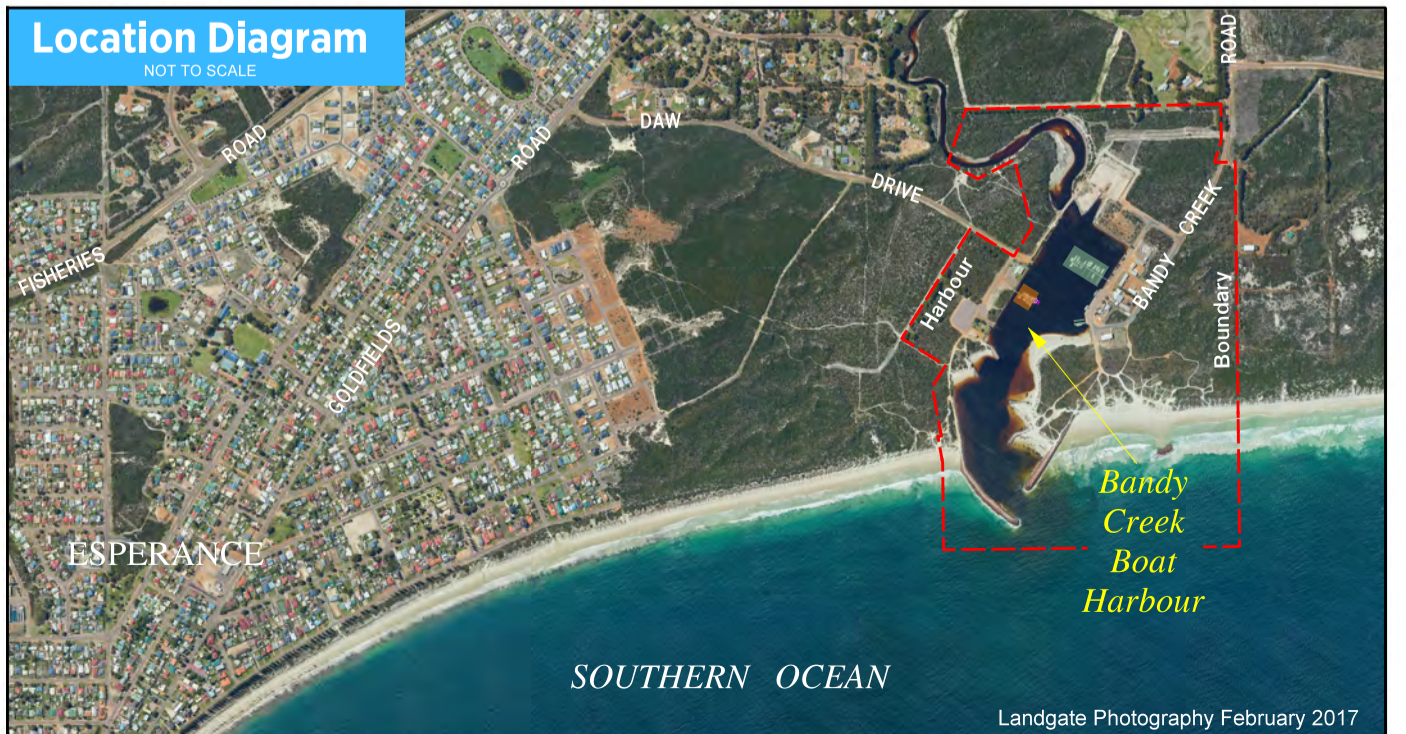

Landgate Photography February 2017

Legend

- Fixed alongside berth
- Fixed boat pen without walkway
- Volunteer Marine Rescue berth
- Service jetty or wharf
- Jetty identifier
- Pen numbers
- Pen size

Drawing 1062-67-11-B

Location Diagram

NOT TO SCALE

Landgate Photography February 2017