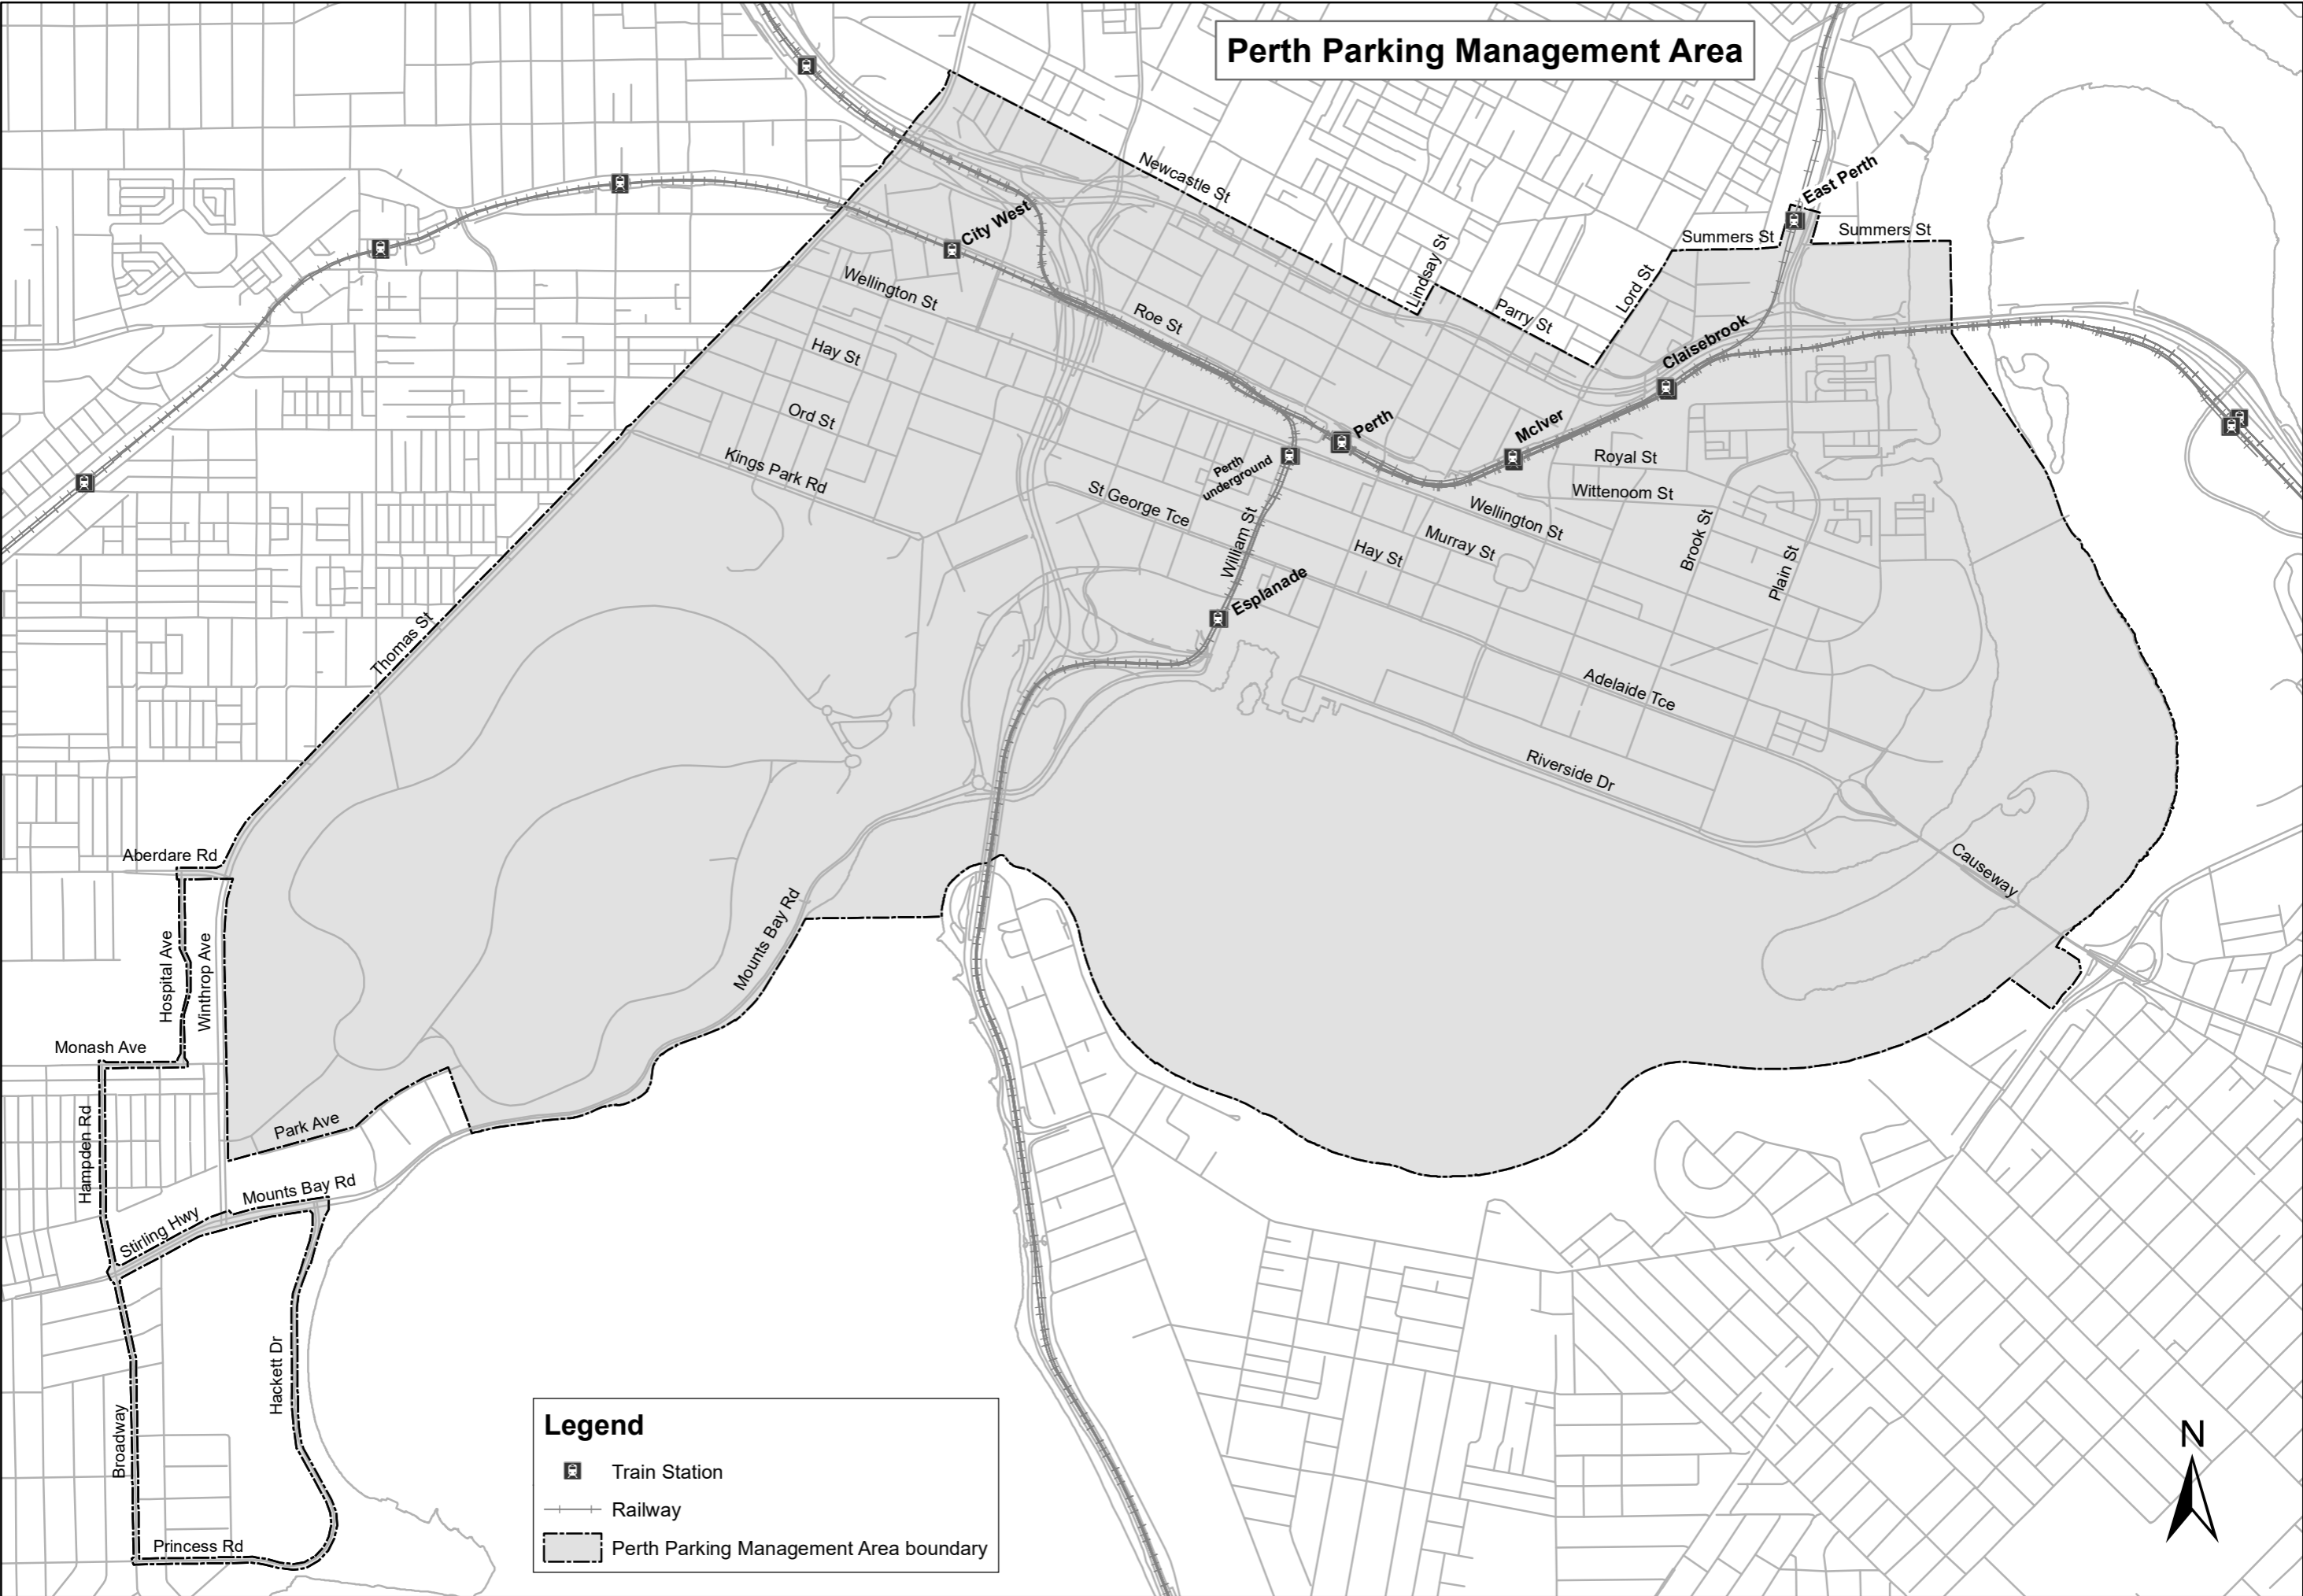

Perth Parking Management Area

Legend

-  Train Station
-  Railway
-  Perth Parking Management Area boundary